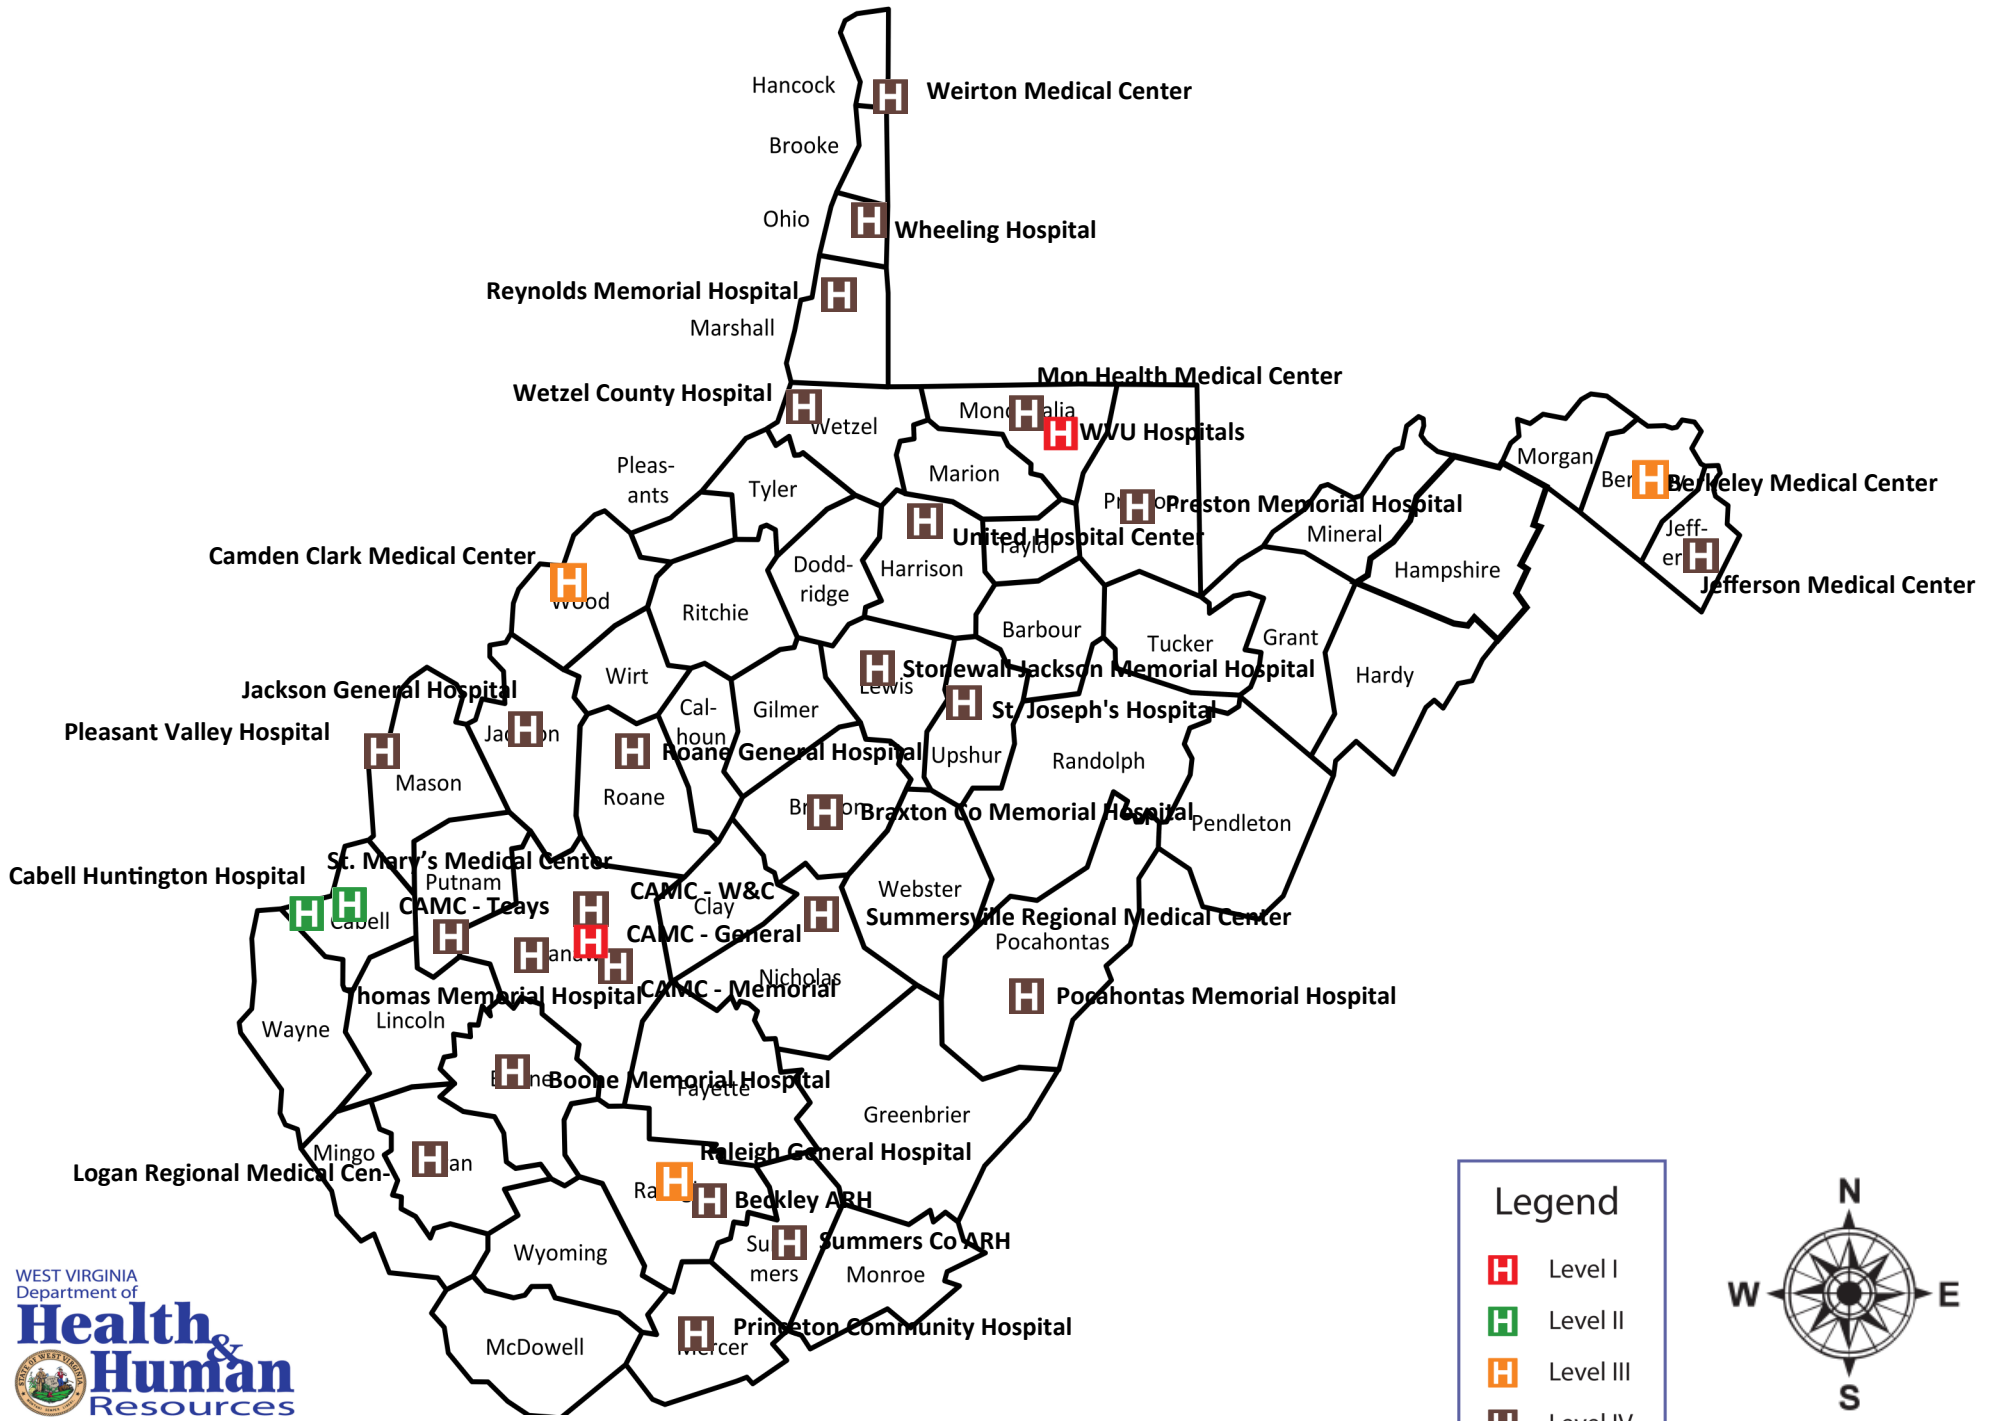

West Virginia Trauma Centers

Legend

-  Level I
-  Level II
-  Level III
-  Level IV

Modified 9/10/2021